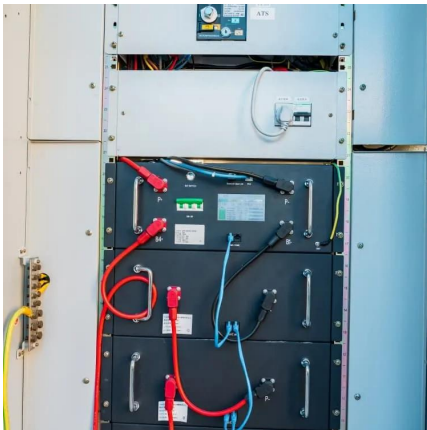

[LiTime 2000 Watt 12V Pure Sine Wave Inverter](#)

Reliable 2000W inverter with pure sine wave output for optimal performance. Ideal for off-grid systems, home use, and protecting sensitive electronics.

[Free Quote](#)