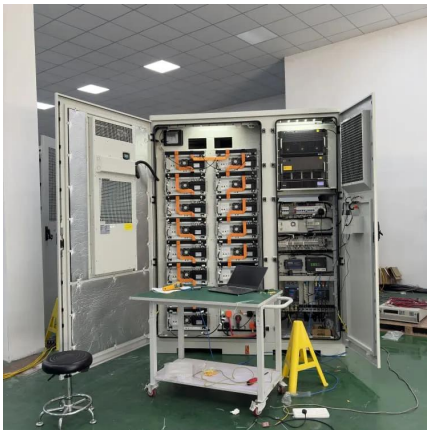

[BLOEMFONTEIN GREEN GIANT AIR ENERGY STORAGE](#)

Bloemfontein giant storage new solar container system underground project Scheduled for completion in Q3 2025, this 800MWh lithium-ion facility will store enough energy to power ...

[Free Quote](#)