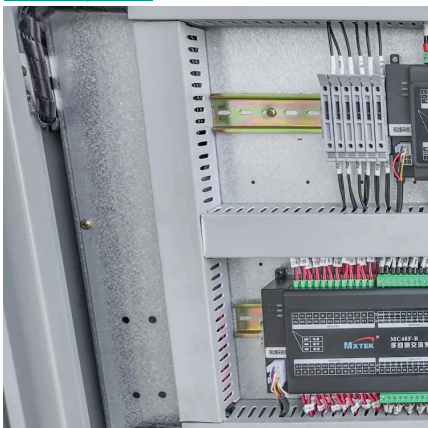

[Botswana outdoor base station power cabinet source manufacturer](#)

Botswana outdoor energy storage cabinet supplier As one of the leading outdoor telecom cabinet manufacturers, Machan offers a comprehensive range of customizable cabinets that are ...

[Free Quote](#)

[Botswana Electrical Cabinets And Enclosures, Sheet Metal ...](#)

Large Scale Factory o Customized Processing o Complete Supporting Facilities HLC Sheet Metal Factory - Custom sheet metal fabrication and