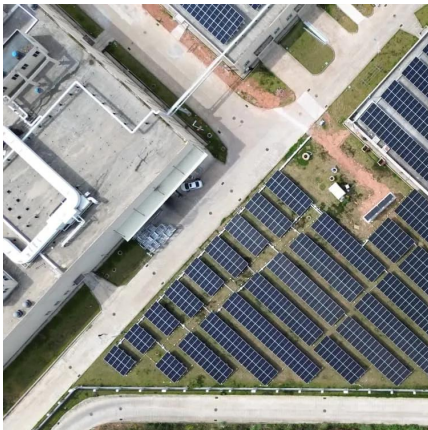

[Botswana outdoor energy storage cabinet supplier](#)

As one of the leading outdoor telecom cabinet manufacturers, Machan offers a comprehensive range of customizable cabinets that are designed to protect and store equipment in remote ...

[Free Quote](#)