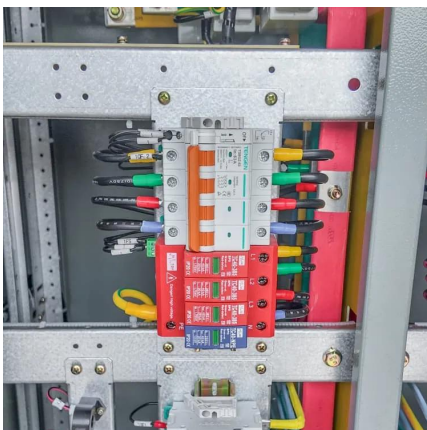

[Lithium for All solution , Huawei Digital Power](#)

Huawei's intelligent lithium battery solutions provide dynamic peak shifting, transforming traditional backup power systems into efficient energy storage solutions that enhance system flexibility ...

[Free Quote](#)

[HUAWEI S TOP TEN CYLINDRICAL LITHIUM BATTERIES](#)

The battery cabinet for base station is a special cabinet to provide uninterrupted power supply for communication base stations and related equipment, which can be placed with various types ...

[Free Quote](#)

[CloudLi , Intelligent Lithium Battery Solution](#)

Huawei CloudLi Smart Lithium Battery integrates advanced power electronics, IoT, and cloud technologies, offering intelligent energy storage solutions with real-time monitoring and management for optimized power ...

[Free Quote](#)

[LUNA2000-5-10-15-S0 , Smart String Energy ...](#)

LUNA2000-5-10-15-S0 (Smart String ESS) provides solar energy storage for required moments. Independent energy optimization brings 10% more usable energy and flexible expansion. 4-layer protection redefines power storage ...

[Free Quote](#)