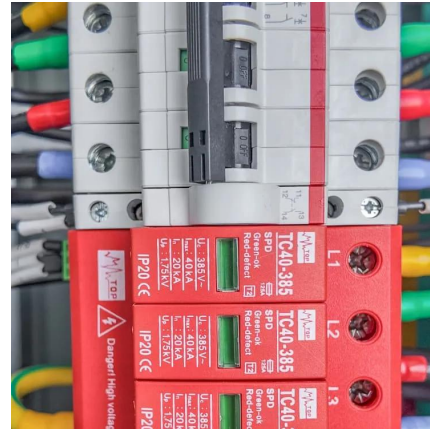

[CloudLi , Intelligent Lithium Battery Solution](#)

Huawei CloudLi Smart Lithium Battery integrates advanced power electronics, IoT, and cloud technologies, offering intelligent energy storage solutions with real-time monitoring and ...

[Free Quote](#)

[HUAWEI S TOP TEN CYLINDRICAL LITHIUM BATTERIES](#)

Cylindrical lithium battery 22650 Pkcell 22650 lithium-ion battery is a rechargeable cylindrical cell with dimensions of 22 mm x 65 mm, offering a capacity of 3000 mAh at a nominal voltage of ...

[Free Quote](#)

Contact Us

For catalog requests, pricing, or partnerships, please visit:
<https://www.getonco.co.za>

[Scan QR Code for More Information](#)