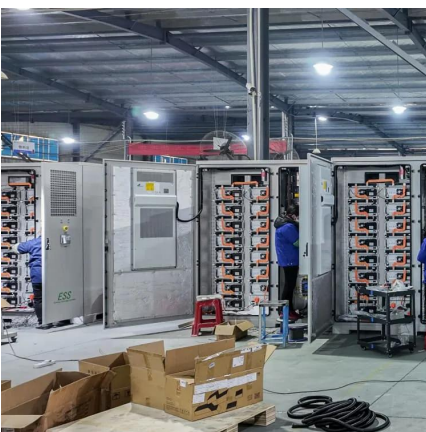

[Sunpal Solar Energy Storage Container 500kwh 1MW 2MW ...](#)

ESS Container Battery Our containerised energy storage system (BESS) is the perfect solution for large-scale energy storage projects. The energy storage containers can be ...