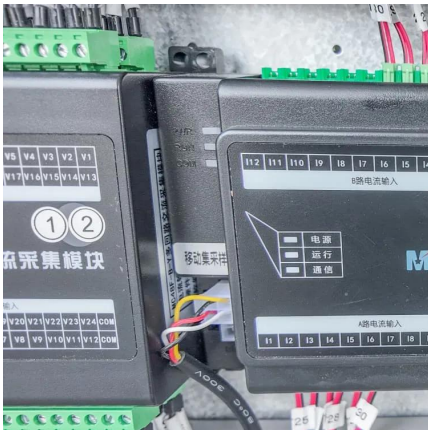

[DC INVERTER MMA WELDER MMA SERIES...](#)

DC INVERTER MMA WELDER MMA SERIES POWER VOLTAGE 230V Adopt high frequency inverter technology, make welder of quick dynamic respond, energy saving, easy arc starting, high welding efficiency.

[Free Quote](#)