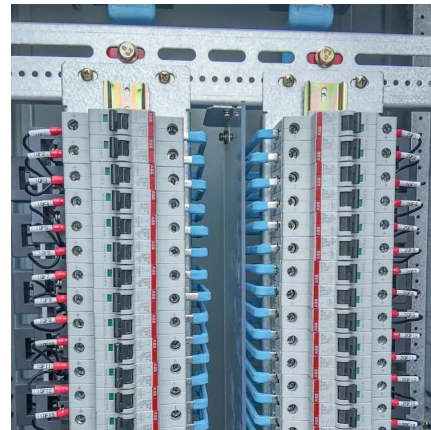

[DC INVERTER MMA WELDER MMA-160/MMA-200-Zhejiang Juba ...](#)

DC INVERTER MMA WELDER MMA SERIES Juba patented outlooking with reasonable design, easy for heat radiating. Compact design, light weight, easy to operate an

[Free Quote](#)