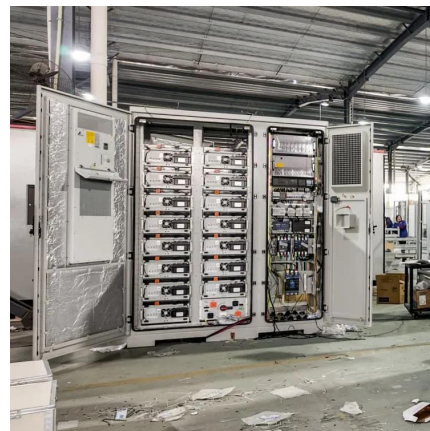

[Outdoor cabinet-Integrated cabinet](#)

The integrated cabinet for base station is a special cabinet to provide installation space and uninterrupted power supply for communication base station and its related equipment, which ...

[Free Quote](#)