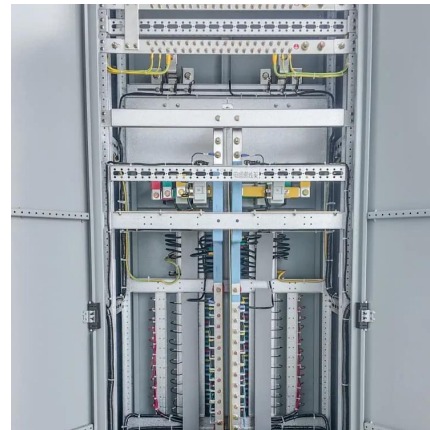

[Complete Guide to 5G Base Station ...](#)

Explore how 5G base stations are built--from site planning and cabinet installation to power systems and cooling solutions. Learn the essential components, technologies, and challenges behind 5G ...

[Free Quote](#)