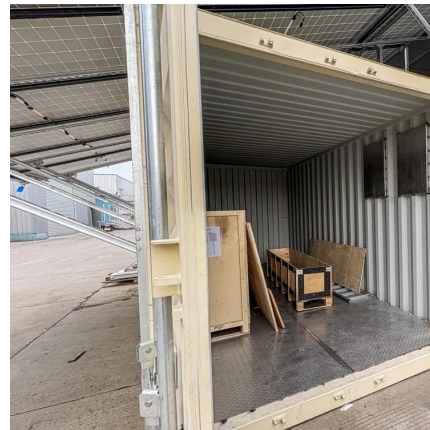

[Solar energy and communication battery cabinets](#)

Bete is one of the best battery cabinet manufacturing integrators in China, and we are committed to providing communications physical connectivity equipment products, technologies and ...

[Free Quote](#)